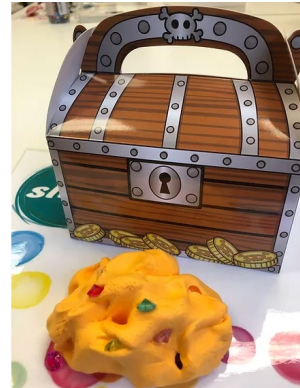

Rise & Slime

Snowman Butter Slime \$17

White Clay-Based Butter Slime + top hat, carrot nose, coal eyes, & buttons!

Ladybug Butter Slime \$16

Red Clay-Based Butter Slime + black pom poms + ladybug topper!

Rainbow Butter Slime \$16

Any color Clay-Based Butter Slime + rainbow glitter + rainbow topper

Buried Treasure Butter Slime \$17

Any color Clay-Based Butter Slime + gems + treasure chest

Halloween Butter Slime \$16

Black Clay-Based Butter Slime + orange glitter + pumpkin topper